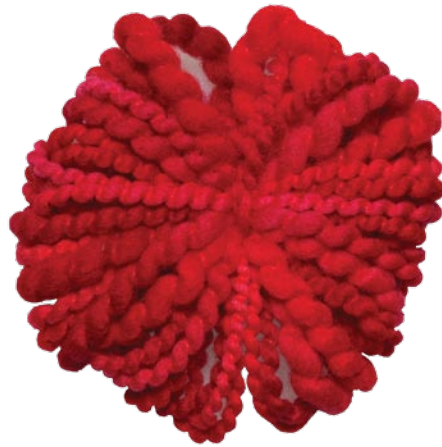

# Schaefer Yarn

## Color Concepts for Memorable Women in Wool and Silk VIII

Jane Addams

Clara Barton\*

Ingrid Bergman

Willa Cather

Julia Child

Gertrude Ederle

Dian Fossey