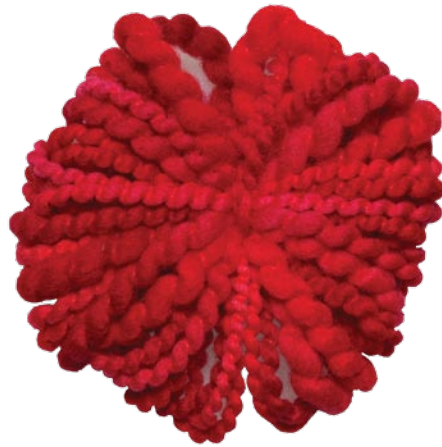

Schaefer Yarn

Color Concepts for Memorable Women in Wool and Silk VIII

Jane Addams

Clara Barton*

Ingrid Bergman

Willa Cather

Julia Child

Gertrude Ederle

Dian Fossey

Betty Friedan

Indira Gandhi

Colors are individually hand painted and are approximate. Please order enough for your entire project as dye baths may vary considerably.

Questions? Call 1-800-367-9276

All colors are available in all silk and wool fibers, except Anne and Lola. *Clara Barton not available in silk.

This color card is good through June 2009.

All content copyright 2007 The Schaefer Yarn Company, Ltd. • www.schaefer yarn.com